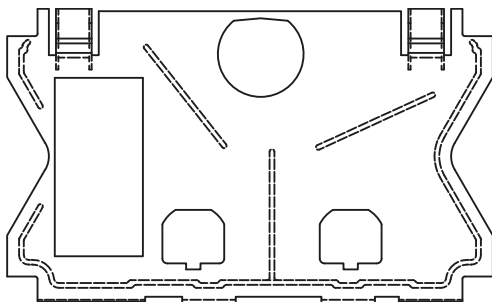

Geberit Sigma 12 cm. Systems *JomoTech, REZI & Kronenbach Systems.

NL: Gebruik dit serviceluis.

EN: Utilize this backplate.

DE: Verwenden Sie dann diese Schutzplatte.

FR: Utilisez cette plaque de protection.