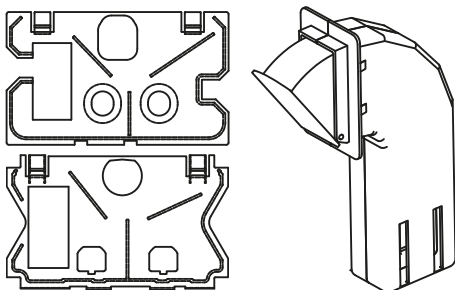

StarBlueDisc Toiletblokhouder

Insert for in-cistern block

Einwurfschacht

le support de plaque pour insertion de bloc d'eau bleue

Installation Manual

Specially designed for:

- Geberit UP100 - Delta Systems.
- Geberit UP300, UP320 & Sigma 12 cm Systems.
 - REZI Systems
(only in combination with a StarBlueDisc flush plate).
 - JomoTech
(only in combination with a StarBlueDisc flush plate).
 - Kronenbach Systems
(only in combination with a StarBlueDisc flush plate).

Art.nr. 201.591.252

Geberit UP100 - Delta Systems.

NL: Gebruik dit serviceluis.

EN: Utilize this backplate.

DE: Verwenden Sie dann diese Schutzplatte.

FR: Utilisez cette plaque de protection.

Geberit Sigma 12 cm. Systems *JomoTech, REZI & Kronenbach Systems.